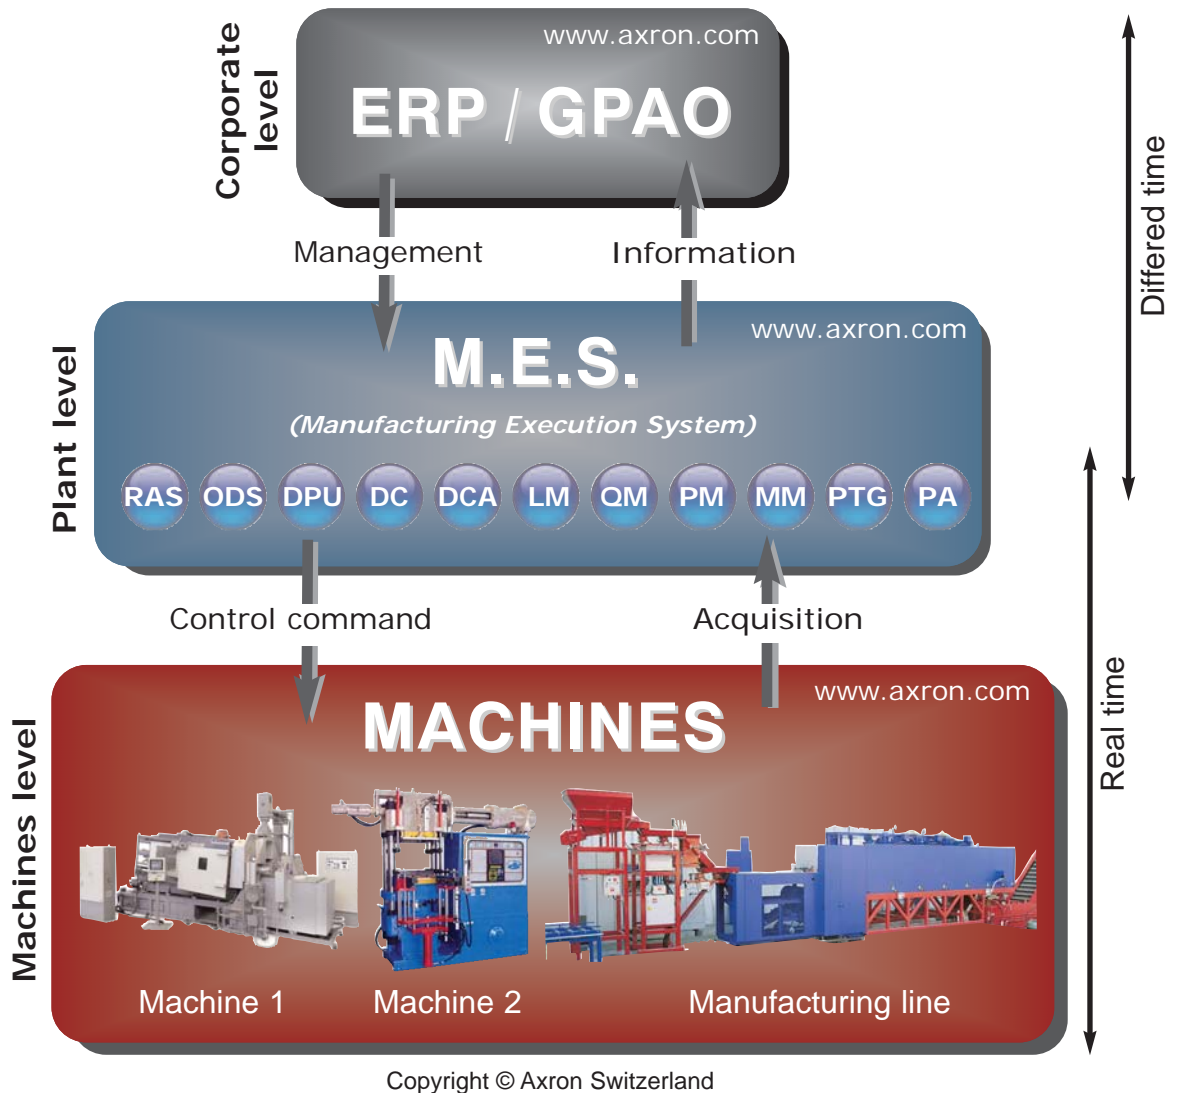

# M.E.S. by Axron Switzerland

Copyright © Axron Switzerland

- RAS** Resource Allocation & Status    **ODS** Operation/Detailed Scheduling    **DPU** Dispatching Production Units    **DC** Document Control
- DCA** Data Collection/Acquisition    **LM** Labour Management    **QM** Quality Management    **PM** Process Management
- MM** Maintenance Management    **PTG** Product Tracking & Genealogy    **PA** Performance Analysis